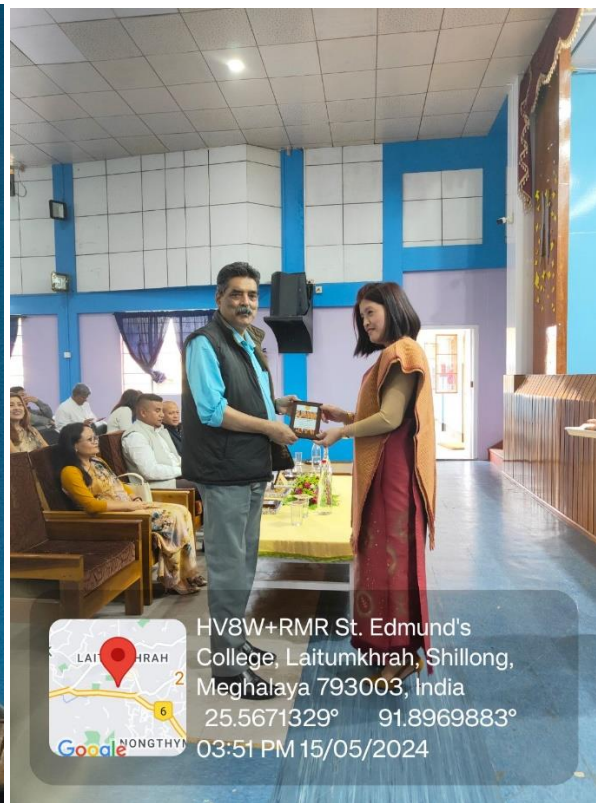

Geotagged Photos: